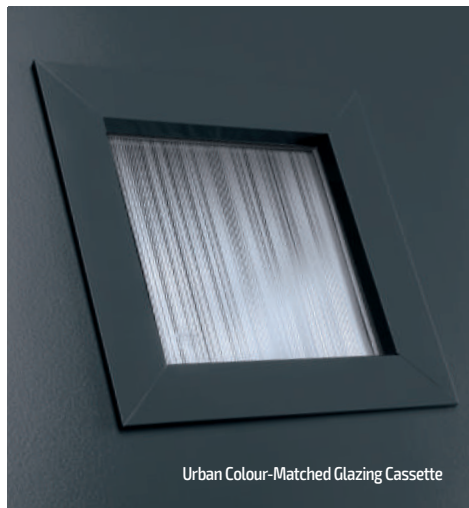

Urban Aluminium Glazing Cassette

Urban Colour-Matched Glazing Cassette