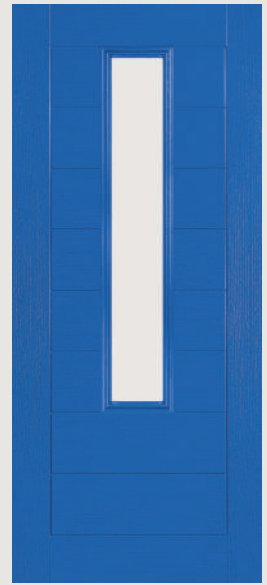

Monza II Augusta