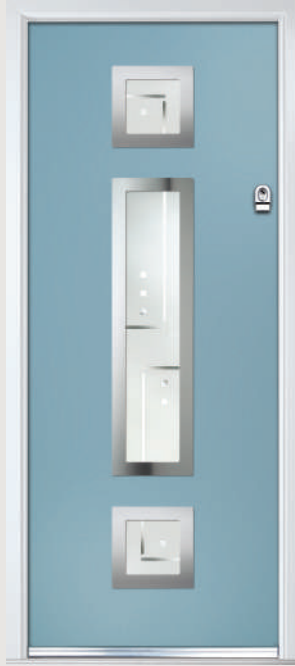

Inox Lyon

Links Contemporary Doors

Inox Lyon provides a stunning mix of two smaller lites delicately 'bookending' a larger central lite to optimise light penetration whilst maintaining style.