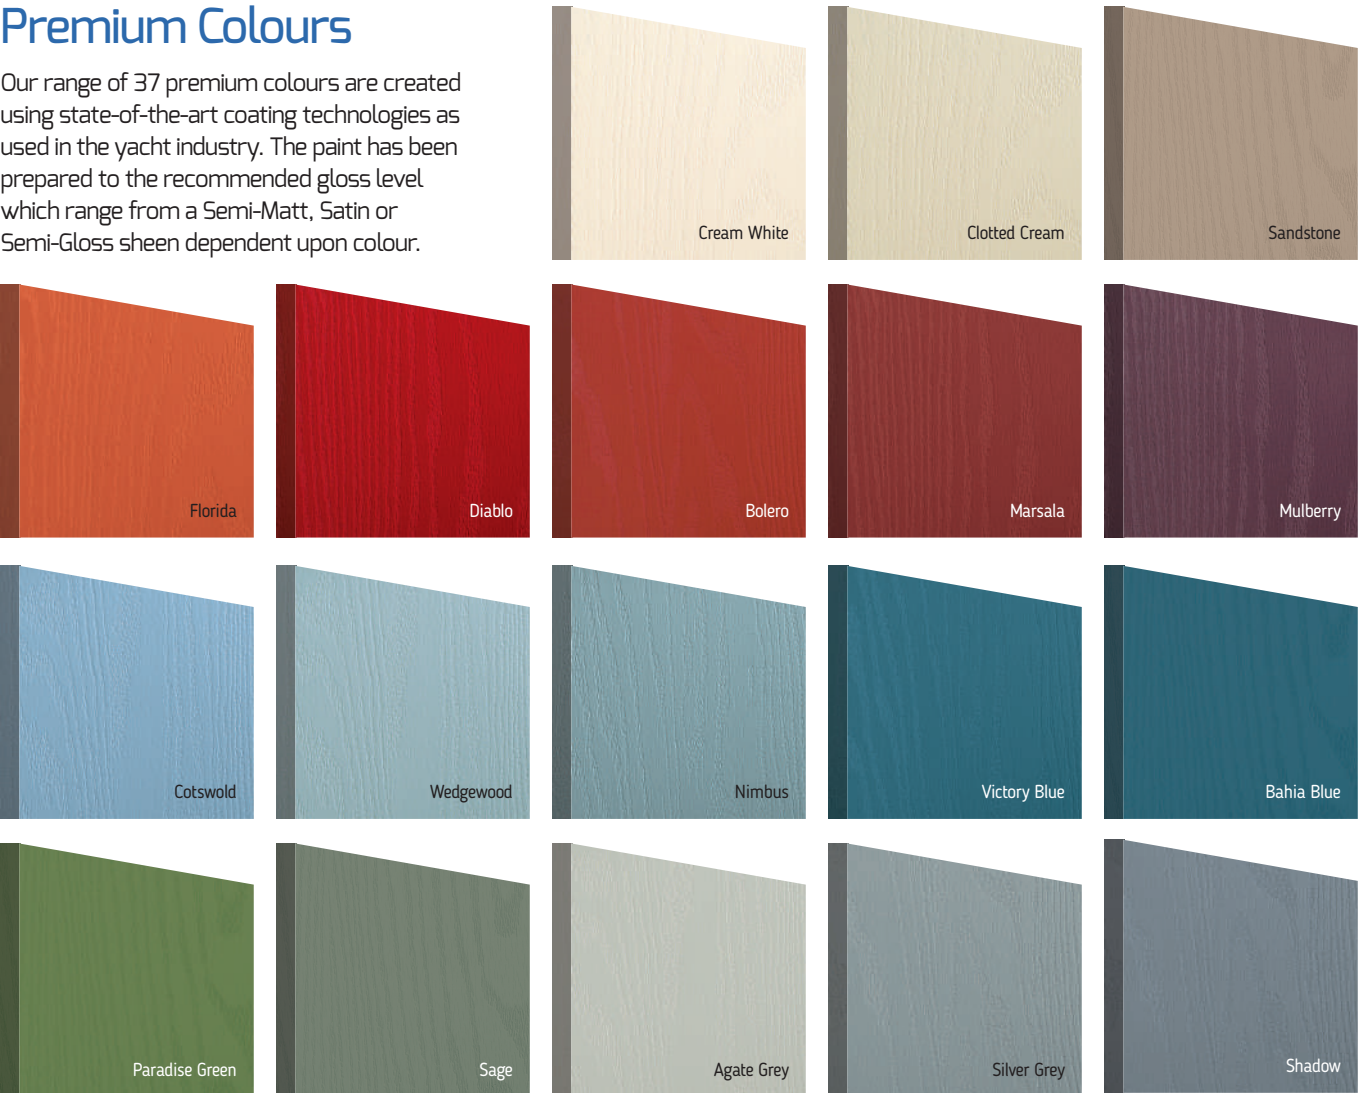

# Door Colour Options

## Standard Colours

A range of 9 external colours with a white interior as standard. Coloured both sides is a cost option.

## Premium Colours

Our range of 37 premium colours are created using state-of-the-art coating technologies as used in the yacht industry. The paint has been prepared to the recommended gloss level which range from a Semi-Matt, Satin or Semi-Gloss sheen dependent upon colour.