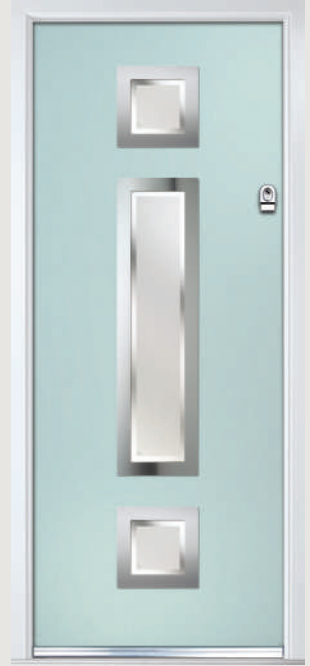

Inox Lyon

Links Contemporary Doors

Inox Lyon provides a stunning mix of two smaller lites delicately 'bookending' a larger central lite to optimise light penetration whilst maintaining style.