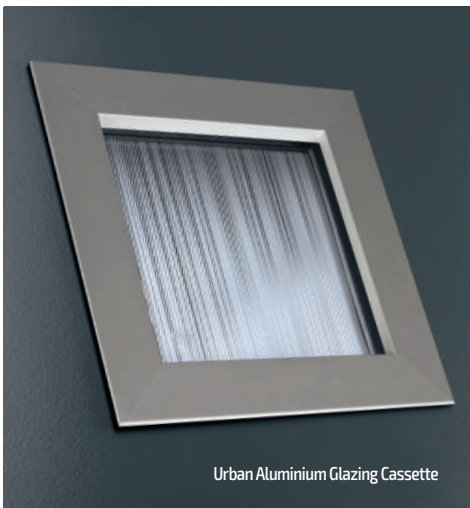

# Augusta Long

Grained Contemporary Doors

A full length decorative glass alternative to the standard Augusta.

Door Colour: **French Blue** | Decorative Glass: **Deco**

# Links Urban Contemporary Doors

The Urban range of contemporary doors is setting new standards in modern, upmarket entrances, allowing for a unique, clean, authentic style that's customised for each individual home. All styles use the unique Links 'smooth' door blank which are glazed using a brand new contemporary chamfered cassette system in a choice of either Aluminium or Colour-matched finishes.