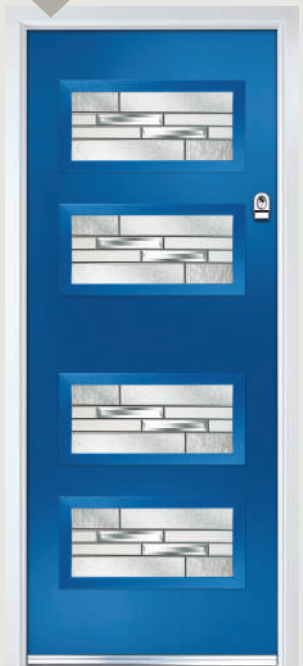

Copenhagen Option
Door Colour: French Blue
Decorative Glass: Element

Door Colour: Anthracite Grey
Decorative Glass: Greenwich